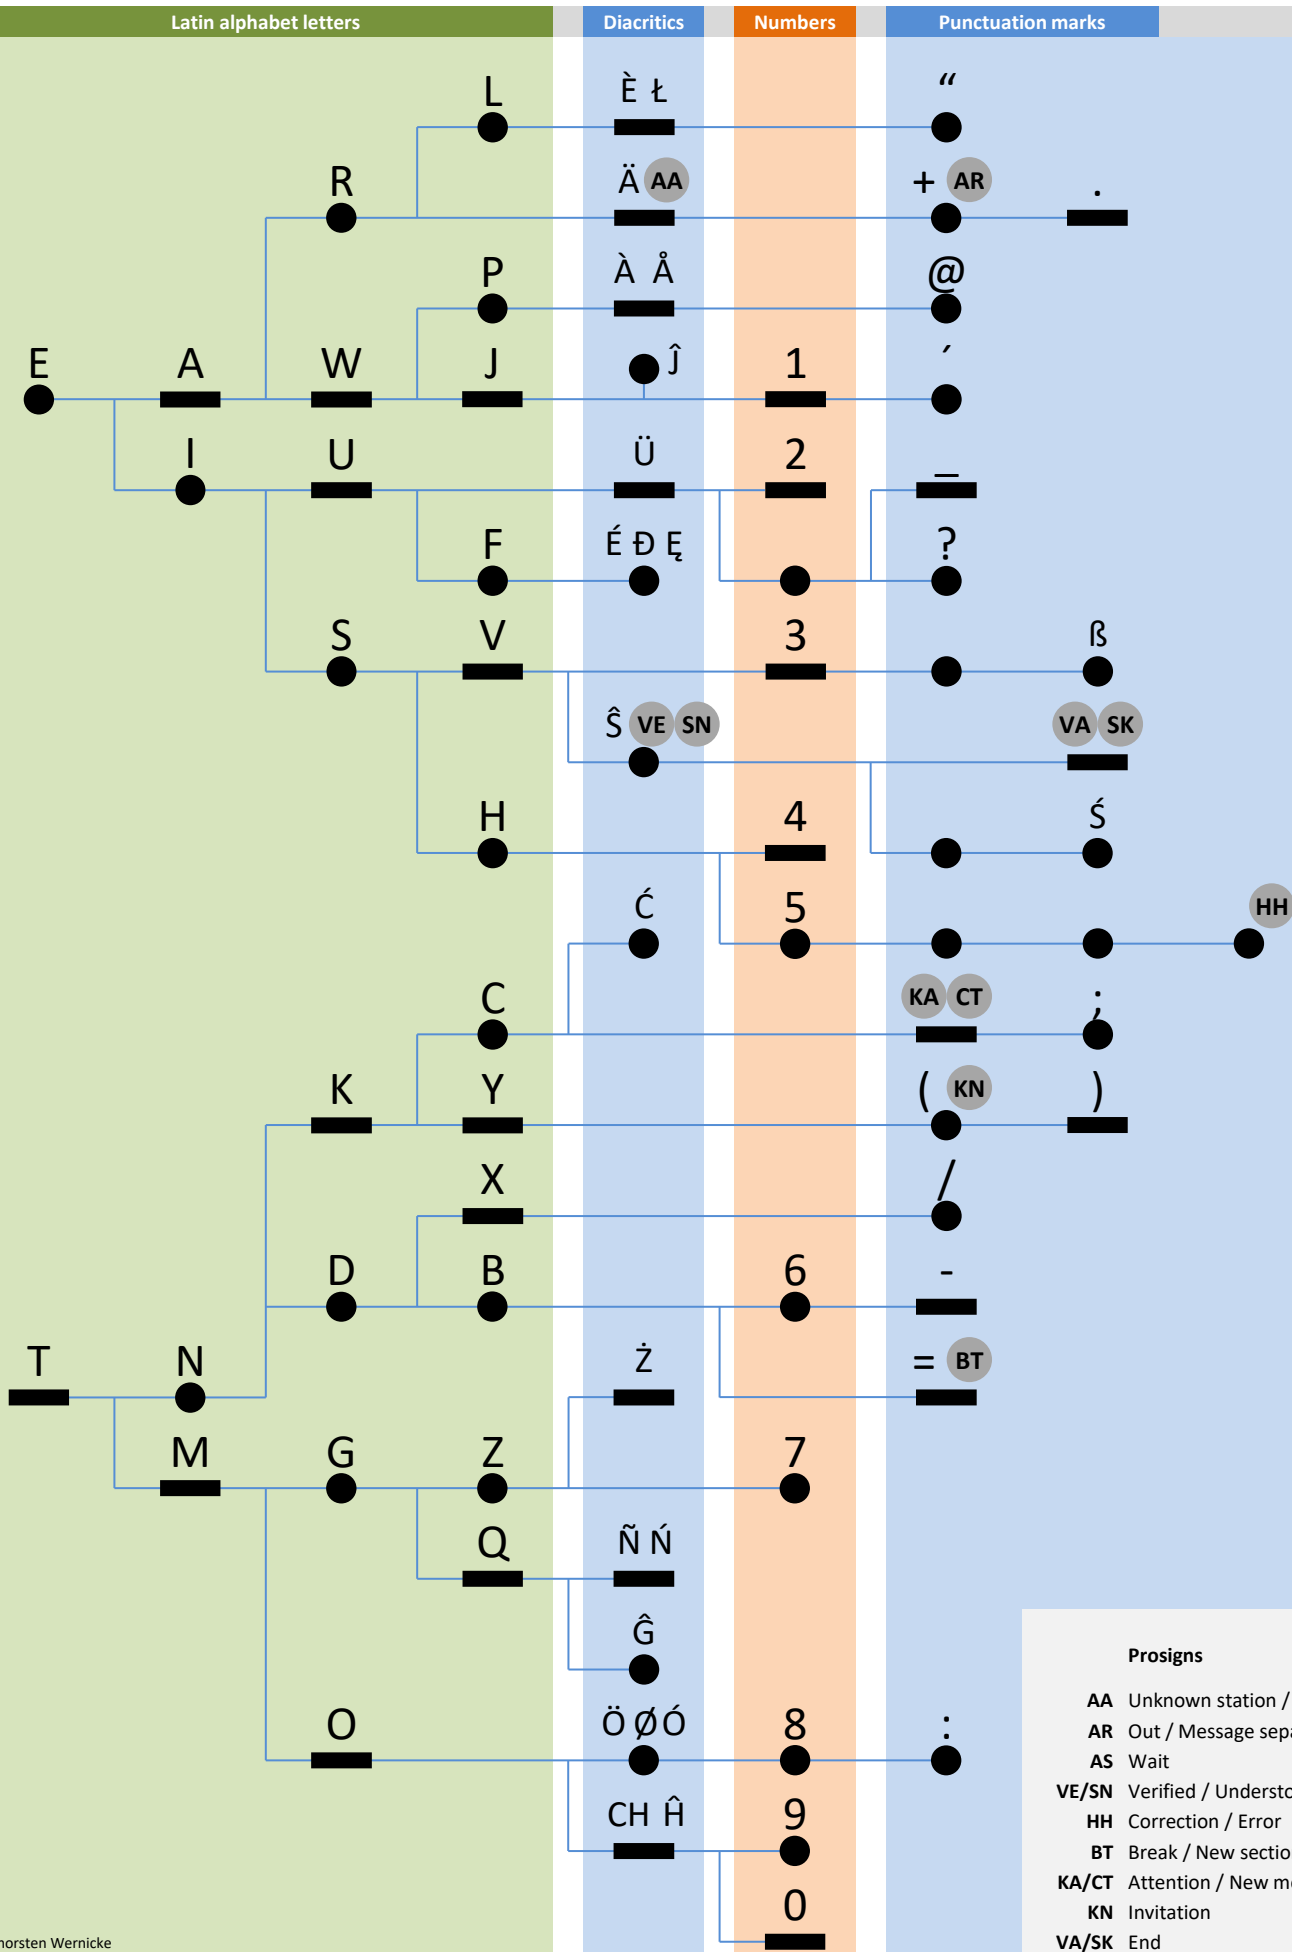

Wernicke Morse Table

- Prosigns**
- AA Unknown station / New line
 - AR Out / Message separator
 - AS Wait
 - VE/SN Verified / Understood
 - HH Correction / Error
 - BT Break / New section
 - KA/CT Attention / New message
 - KN Invitation
 - VA/SK End